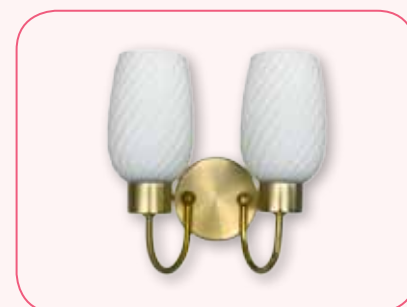

GOBLETO WL 2LS E27 GLD

Decorative wall light, gold finish fixture with white glass diffuser suitable for 7.5 W LED filament lamp E27 base.

Lamp Type	Ordering Code	HSN Code	List Price in ₹ Per Unit	Master Packing (No. of Unit/s)
1 N x 9 W LED Lamp/ 2 N x 7.5 W LED filament lamp	LHFOAKD2TZ1D060	9405	4900.00	2 N