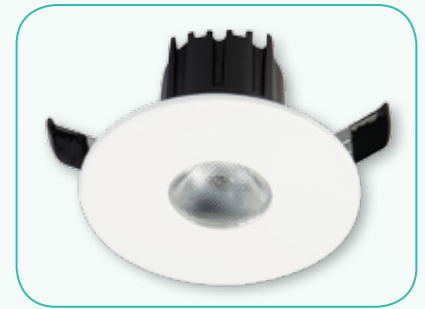

ADORE LED DEEP SPOT

3 W deep spot light for low ceiling application. Also available in color option of Red, Green and Blue.

Lamp Type	Ordering Code	HSN Code	List Price in ₹ Per Unit	Master Packing (No. of Unit/s)
ADORE LED 3 W DEEP SPOT 3000 K	LHEEBCPBUN1W003	9405	440.68	10 N
ADORE LED 3 W DEEP SPOT 6000 K	LHEEBCPFUN1W003	9405	440.68	10 N
ADORE LED 3 W DEEP SPOT RED	LHEEBCP1UN1R003	9405	440.68	10 N
ADORE LED 3 W DEEP SPOT BLUE	LHEEBCP1UN1B003	9405	440.68	10 N
ADORE LED 3 W DEEP SPOT GREEN	LHEEBCP1UN1G003	9405	440.68	10 N

Ceiling cutout ø 46 mm, height 47 mm.