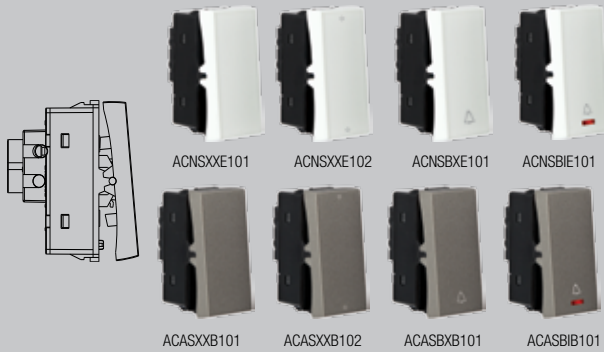

New

Athena Classic Switches - Soft Switch

ViruzSafe™
Technology

Item Name	Std. / Master Packing (No. of Unit/s)	# Chalk White		# Elephant Grey	
		SAP Code	List Price in Rs. Per Unit	SAP Code	List Price in Rs. Per Unit
10 AX One Way Switch	20 N/400 N	ACASXXE101	₹ 86.00	ACASXXB101	₹ 125.00
10 AX Two Way Switch	20 N/120 N	ACASXXE102	₹ 171.00	ACASXXB102	₹ 208.00
10 A One Way Bell Push Switch	20 N/60 N	ACASBXE101	₹ 213.00	ACASBxB101	₹ 250.00
10 A Bell Push switch with Indicator	20 N/60 N	ACASBIE101	₹ 252.00	ACASBIB101	₹ 287.00
10 A Mega Bell Push Indicator	10 N/30 N	ACAMBIE101	₹ 297.00	ACAMBIB101	₹ 300.00
16 AX One Way Switch	20 N/120 N	ACASXXE161	₹ 193.00	ACASXXB161	₹ 228.00
16 AX One Way switch with Indicator	20 N/60 N	ACASXIE161	₹ 245.00	ACASXIB161	₹ 304.00
16 AX Two Way Switch	20 N/60 N	ACASXXE162	₹ 296.00	ACASXXB162	₹ 325.00

Athena Classic Switches

ViruzSafe™
Technology