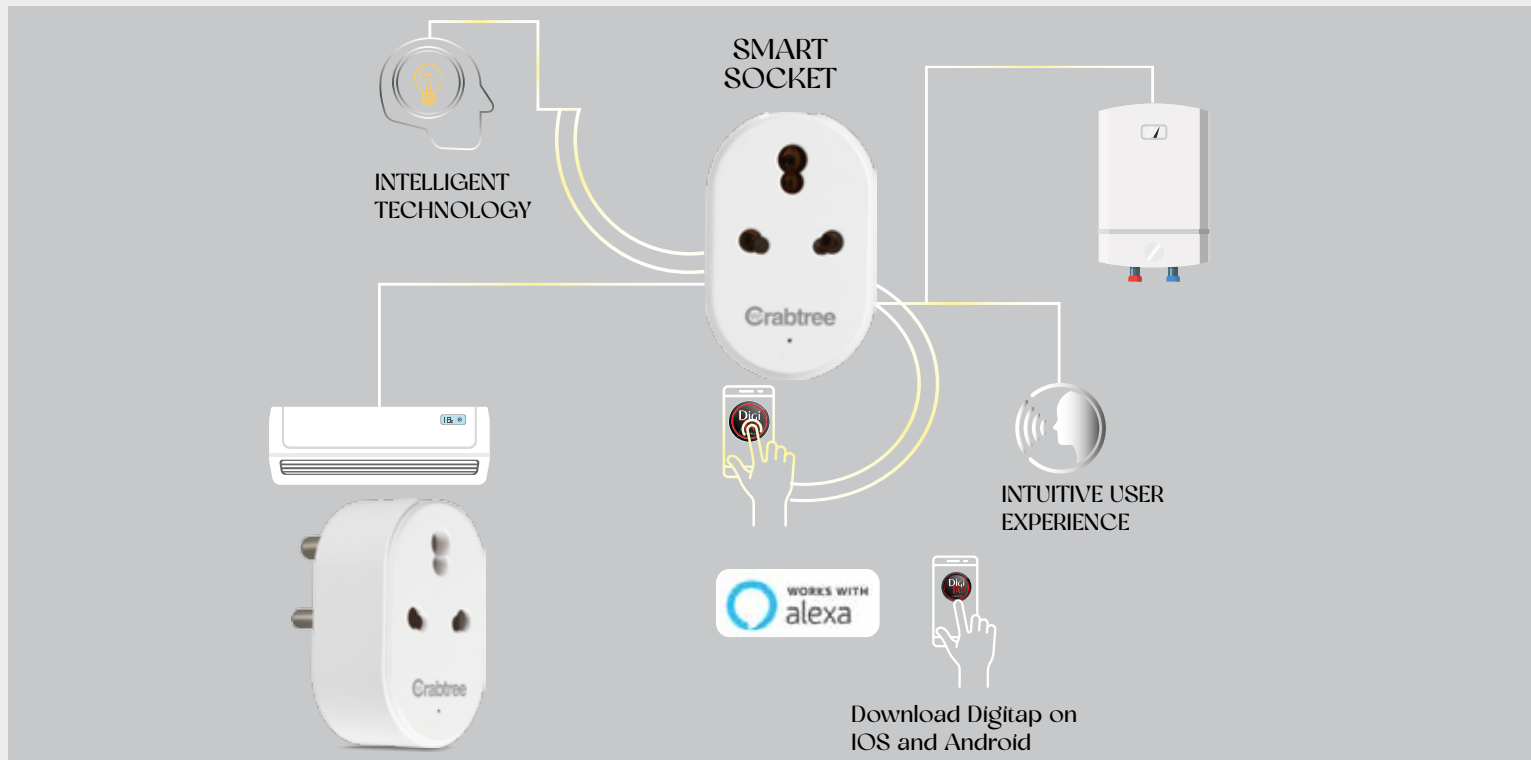

## Wirefree Nxt

ACWAC001

ACWAC002

ACWAC003

ACSTEDB001

ACST161603

Item Name	Std. / Master Packing (No. of Unit/s)	White	
		SAP Code	List Price in Rs. Per Unit
2 Channel Relay Switch	1 N	ACWAC002	₹ 6400.00
3 Channel Relay switch with Fan	1 N	ACWAC001	₹ 14300.00
Curtain Controller	1 N	ACWAC003	₹ 6500.00
IR Blaster (Smart IR Remote)	1 N	ACSTEDB001	₹ 1499.00
16 A Wi-Fi Smart Socket	1 N	ACST161603	₹ 1499.00

## Sensor

ACSBA001

ACSBA003

ACSBA005

Item Name	SAP Code	White	
		Std. / Master Packing (No. of Unit/s)	List Price in Rs. Per Unit
Microwave Flush Mount Sensor	1 N	ACSBA001	₹ 4349.00
Microwave Surface Mount Sensor	1 N	ACSBA002	₹ 4077.00
Infrared Presence Surface Mount Sensor	1 N	ACSBA003	₹ 4349.00
Flush Mount PIR Sensor- White	1 N	ACSBA008	₹ 3804.00
PIR Motion Surface Mount Sensor	1 N	ACSBA005	₹ 3026.00
Dual Mount Microwave Sensor	1 N	ACSBA013	₹ 3077.00
Dual Mount PIR Sensor	1 N	ACSBA004	₹ 2204.00
Mini Surface PIR sensor- New	1 N	ACSBA011	₹ 1223.00

# IP 66 protection is applicable even when socket is plugged in with outer flap closed in the Switched Socket Module  
\*Applicable for Switched Sockets only.