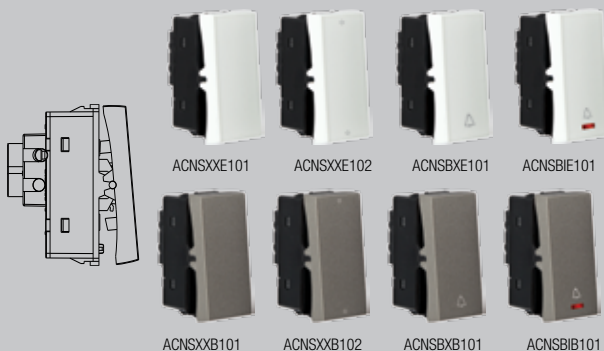

#Athena Moderna Switches-Soft Switch

ViruzSafe™
Technology

Item Name	Std. / Master Packing (No. of Unit/s)	# Chalk White		Elephant Grey	
		SAP Code	List Price in Rs. Per Unit	SAP Code	List Price in Rs. Per Unit
#10 AX One Way Switch	20 N/400 N	ACNSXXE101	₹ 86.00	ACNSXXB101	₹ 125.00
#10 AX Two Way Switch	20 N/120 N	ACNSXXE102	₹ 171.00	ACNSXXB102	₹ 208.00
#10 A One Way Bell Push Switch	20 N/60 N	ACNSBXE101	₹ 213.00	ACNSBxB101	₹ 250.00
#10 A Bell Push switch with Indicator	20 N/60 N	ACNSBIE101	₹ 252.00	ACNSBIB101	₹ 287.00
#10 A Mega Bell Push Indicator	10 N/30 N	ACNMBIE101	₹ 297.00	ACNMBIB101	₹ 300.00
#16 AX One Way Switch	20 N/120 N	ACNSXXE161	₹ 193.00	ACNSXXB161	₹ 228.00
#16 AX One Way switch with Indicator	20 N/60 N	ACNSXIE161	₹ 245.00	ACNSXIB161	₹ 304.00
#16 AX Two Way Switch	20 N/60 N	ACNSXXE162	₹ 296.00	ACNSXXB162	₹ 325.00