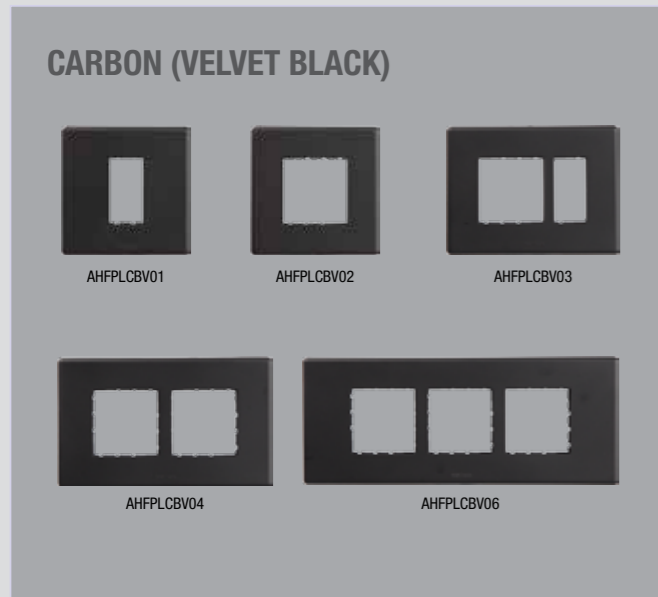

FABIO SERIES - COMBINED PLATES

PC	1 M	2 M	3 M	4 M	6 M	8 M	8 M(H)	9 M	12 M	16 M	18 M
Carbon (Velvet Black)	AHFPLCBV01	AHFPLCBV02	AHFPLCBV03	AHFPLCBV04	AHFPLCBV06	AHFPLCBV08	AHFPLCBH08	AHFPLCBV09	AHFPLCBV12	AHFPLCBV16	AHFPLCBV18
List Price in ₹ Per Unit	₹ 145.00	₹ 145.00	₹ 164.00	₹ 202.00	₹ 282.00	₹ 369.00	₹ 369.00	₹ 424.00	₹ 429.00	₹ 520.00	₹ 545.00
Frameio (Chrome Bezel)	AHFPLBW01	AHFPLBW02	AHFPLBW03	AHFPLBW04	AHFPLBW06	AHFPLBW08	AHFPLBWH08	AHFPLBW09	AHFPLBW12	AHFPLBW16	AHFPLBW18
List Price in ₹ Per Unit	₹ 112.00	₹ 112.00	₹ 129.00	₹ 157.00	₹ 219.00	₹ 288.00	₹ 288.00	₹ 327.00	₹ 337.00	₹ 406.00	₹ 423.00
Fabio (Classic White)	AHFPLCW01	AHFPLCW02	AHFPLCW03	AHFPLCW04	AHFPLCW06	AHFPLCW08	AHFPLCWH08	AHFPLCW09	AHFPLCW12	AHFPLCW16	AHFPLCW18
List Price in ₹ Per Unit	₹ 99.00	₹ 99.00	₹ 109.00	₹ 136.00	₹ 191.00	₹ 250.00	₹ 250.00	₹ 286.00	₹ 292.00	₹ 354.00	₹ 369.00
Std. / Master Packing (No. of Unit/s)	5 N / 80 N	5 N / 80 N	5 N / 80 N	5 N / 80 N	5 N / 60 N	5 N / 60 N	5 N / 60 N	5 N / 80 N	5 N / 40 N	5 N / 65 N	5 N / 30 N