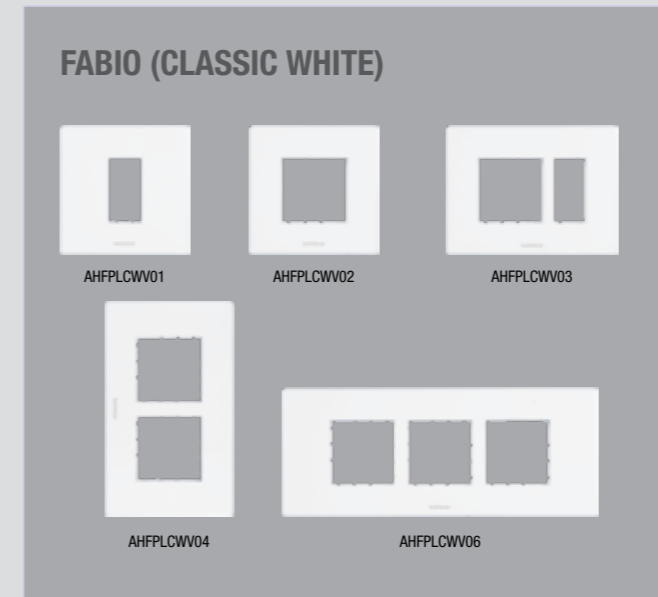

FABIO SERIES - COMBINED PLATES

PC	1 M	2 M	3 M	4 M	6 M	8 M	8 M(H)	9 M	12 M	16 M	18 M
Carbon (Velvet Black)	AHFPLCBV01	AHFPLCBV02	AHFPLCBV03	AHFPLCBV04	AHFPLCBV06	AHFPLCBV08	AHFPLCBH08	AHFPLCBV09	AHFPLCBV12	AHFPLCBV16	AHFPLCBV18
List Price in ₹ Per Unit	₹ 145.00	₹ 145.00	₹ 164.00	₹ 202.00	₹ 282.00	₹ 369.00	₹ 369.00	₹ 424.00	₹ 429.00	₹ 520.00	₹ 545.00
Frameio (Chrome Bezel)	AHFPLBW01	AHFPLBW02	AHFPLBW03	AHFPLBW04	AHFPLBW06	AHFPLBW08	AHFPLBWH08	AHFPLBW09	AHFPLBW12	AHFPLBW16	AHFPLBW18
List Price in ₹ Per Unit	₹ 112.00	₹ 112.00	₹ 129.00	₹ 157.00	₹ 219.00	₹ 288.00	₹ 288.00	₹ 327.00	₹ 337.00	₹ 406.00	₹ 423.00
Fabio (Classic White)	AHFPLCW01	AHFPLCW02	AHFPLCW03	AHFPLCW04	AHFPLCW06	AHFPLCW08	AHFPLCWH08	AHFPLCW09	AHFPLCW12	AHFPLCW16	AHFPLCW18
List Price in ₹ Per Unit	₹ 99.00	₹ 99.00	₹ 109.00	₹ 136.00	₹ 191.00	₹ 250.00	₹ 250.00	₹ 286.00	₹ 292.00	₹ 354.00	₹ 369.00
Std. / Master Packing (No. of Unit/s)	5 N / 80 N	5 N / 80 N	5 N / 80 N	5 N / 80 N	5 N / 60 N	5 N / 60 N	5 N / 60 N	5 N / 80 N	5 N / 40 N	5 N / 65 N	5 N / 30 N