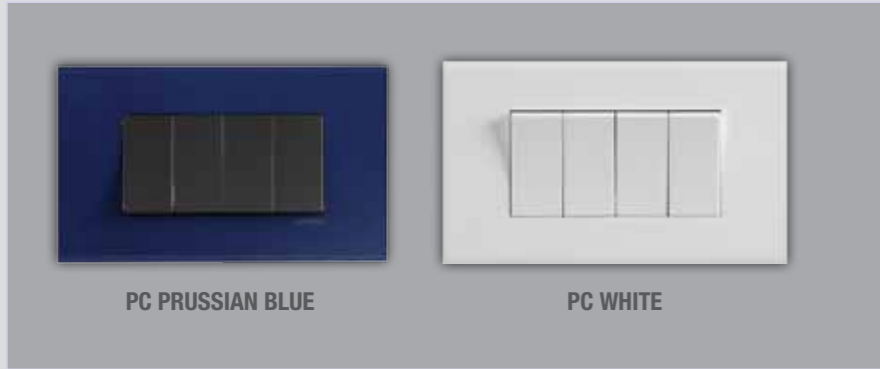

FABIO ART - PC OUTER PLATES

PC	1 M	2 M	3 M	3 M WP #	4 M	6 M	7 M	8 M (V)	8 M (H)	9 M	12 M	16 M	18 M
PC Prussian Blue	AHXPLOUV01	AHXPLOUV02	AHXPLOUV03	AHXPLOUH03	AHXPLOUV04	AHXPLOUV06	AHXPLOUV07	AHXPLOUV08	AHXPLOUH08	AHXPLOUV09	AHXPLOUV12	AHXPLOUV16	AHXPLOUV18
List Price in ₹ Per Unit	₹ 106.00	₹ 106.00	₹ 118.00	₹ 118.00	₹ 147.00	₹ 205.00	₹ 205.00	₹ 269.00	₹ 269.00	₹ 308.00	₹ 314.00	₹ 379.00	₹ 399.00
PC White	AHXPL0WV01	AHXPL0WV02	AHXPL0WV03	AHXPL0WH03	AHXPL0WV04	AHXPL0WV06	AHXPL0WV07	AHXPL0WV08	AHXPL0WH08	AHXPL0WV09	AHXPL0WV12	AHXPL0WV16	AHXPL0WV18
List Price in ₹ Per Unit	₹ 61.00	₹ 61.00	₹ 67.00	₹ 67.00	₹ 83.00	₹ 115.00	₹ 115.00	₹ 153.00	₹ 153.00	₹ 174.00	₹ 180.00	₹ 216.00	₹ 226.00
Std. / Master Packing (No. of Unit/s)	5 N / 80 N	5 N / 80 N	5 N / 80 N	5 N / 80 N	5 N / 80 N	5 N / 60 N	5 N / 60 N	5 N / 60 N	5 N / 60 N	5 N / 80 N	5 N / 40 N	5 N / 65 N	5 N / 30 N

* Mandatory Inner Plates to be used.
# Without Pillar Design

FABIO ART - INNER PLATES COMMON

Inner Plates	1 M	2 M	3 M	3 M WP #	4 M	6 M	7 M	8 M (V)	8 M (H)	9 M	12 M	16 M	18 M
Inner Plate common for all Fabio Art Plates	AHXPLI0WV01	AHXPLI0WV02	AHXPLI0WV03	AHXPLI0WH03	AHXPLI0WV04	AHXPLI0WV06	AHXPLI0WV07	AHXPLI0WV08	AHXPLI0WH08	AHXPLI0WV09	AHXPLI0WV12	AHXPLI0WV16	AHXPLI0WV18
List Price in ₹ Per Unit	₹ 30.00	₹ 30.00	₹ 37.00	₹ 37.00	₹ 46.00	₹ 62.00	₹ 62.00	₹ 82.00	₹ 82.00	₹ 93.00	₹ 94.00	₹ 113.00	₹ 119.00
Std. / Master Packing (No. of Unit/s)	5 N / 80 N	5 N / 80 N	5 N / 80 N	5 N / 80 N	5 N / 80 N	5 N / 60 N	5 N / 60 N	5 N / 60 N	5 N / 60 N	5 N / 80 N	5 N / 40 N	5 N / 65 N	5 N / 30 N

* Mandatory Inner Plates to be used.
# Without Pillar Design