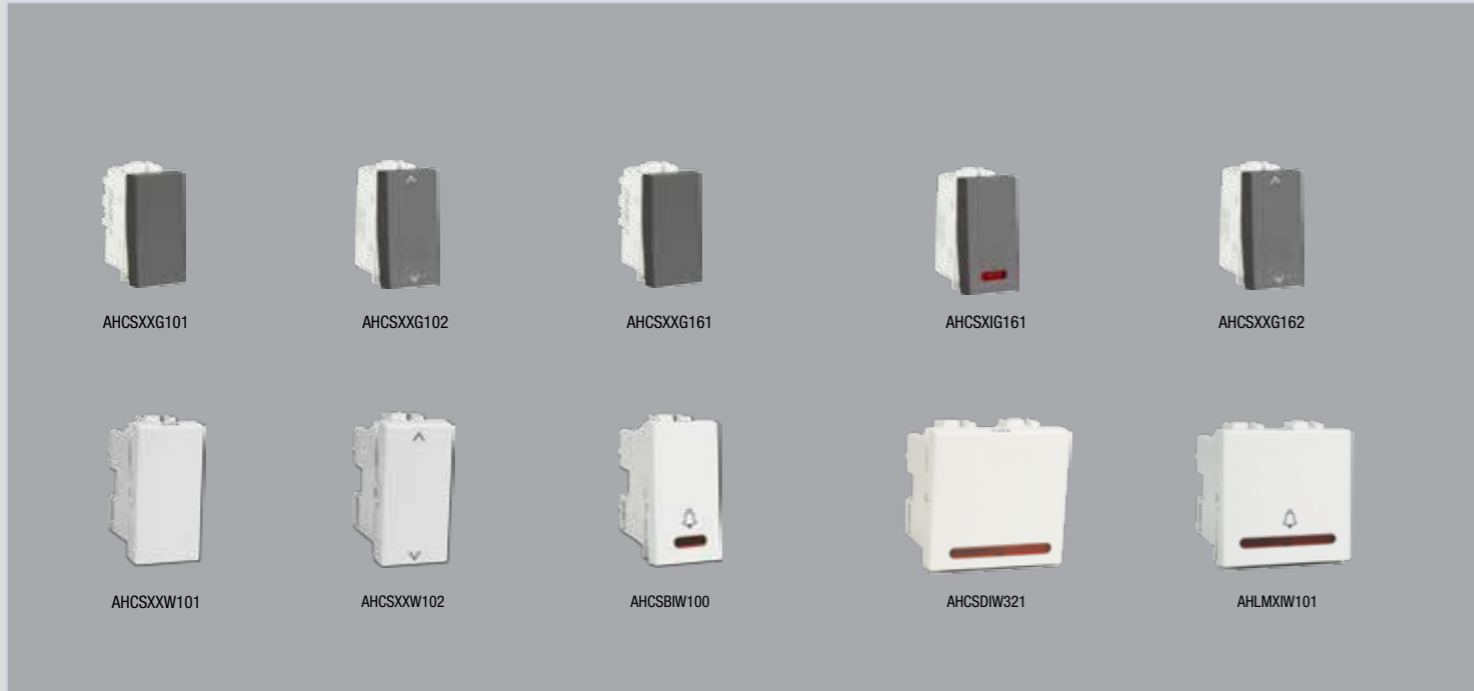

CORAL SERIES - SWITCHES

Item Name	Std. / Master Packing (No. of Unit/s)	Coral Ebony (Grey)		Coral (White)	
		SAP Code	List Price in ₹ Per Unit	SAP Code	List Price in ₹ Per Unit
10 AX 1 Way Switch	20 N / 400 N	AHCSXXG101	₹ 85.00	AHCSXXW101	₹ 60.00
10 AX 2 Way Switch	20 N / 120 N	AHCSXXG102	₹ 164.00	AHCSXXW102	₹ 138.00
10 A Bell Push Switch	20 N / 60 N	AHCSBIG100	₹ 261.00	AHCSBXW100	₹ 167.00
10 A Mega Bell Push Indicator Switch	10 N / 30 N	AHCMBIG101	₹ 240.00	AHLMXIW101	₹ 210.00
10 A Bell Push with Indicator Switch	20 N / 60 N	- NA -	- NA -	AHCSBIW100	₹ 196.00
16 AX 1 Way Switch	20 N / 120 N	AHCSXXG161	₹ 174.00	AHCSXXW161	₹ 150.00
16 AX 2 Way Switch	20 N / 60 N	AHCSXXG162	₹ 276.00	AHCSXXW162	₹ 244.00
16 AX 1 Way Switch With Indicator	20 N / 60 N	AHCSXIG161	₹ 242.00	AHCSXIW161	₹ 179.00
25 A 1 Way Switch	20 N / 60 N	AHCSXXG251	₹ 275.00	AHCSXXW251	₹ 242.00
32 A DP With Indicator Switch - 2 M	10 N / 30 N	AHCSDIG321	₹ 582.00	AHCSDIW321	₹ 490.00