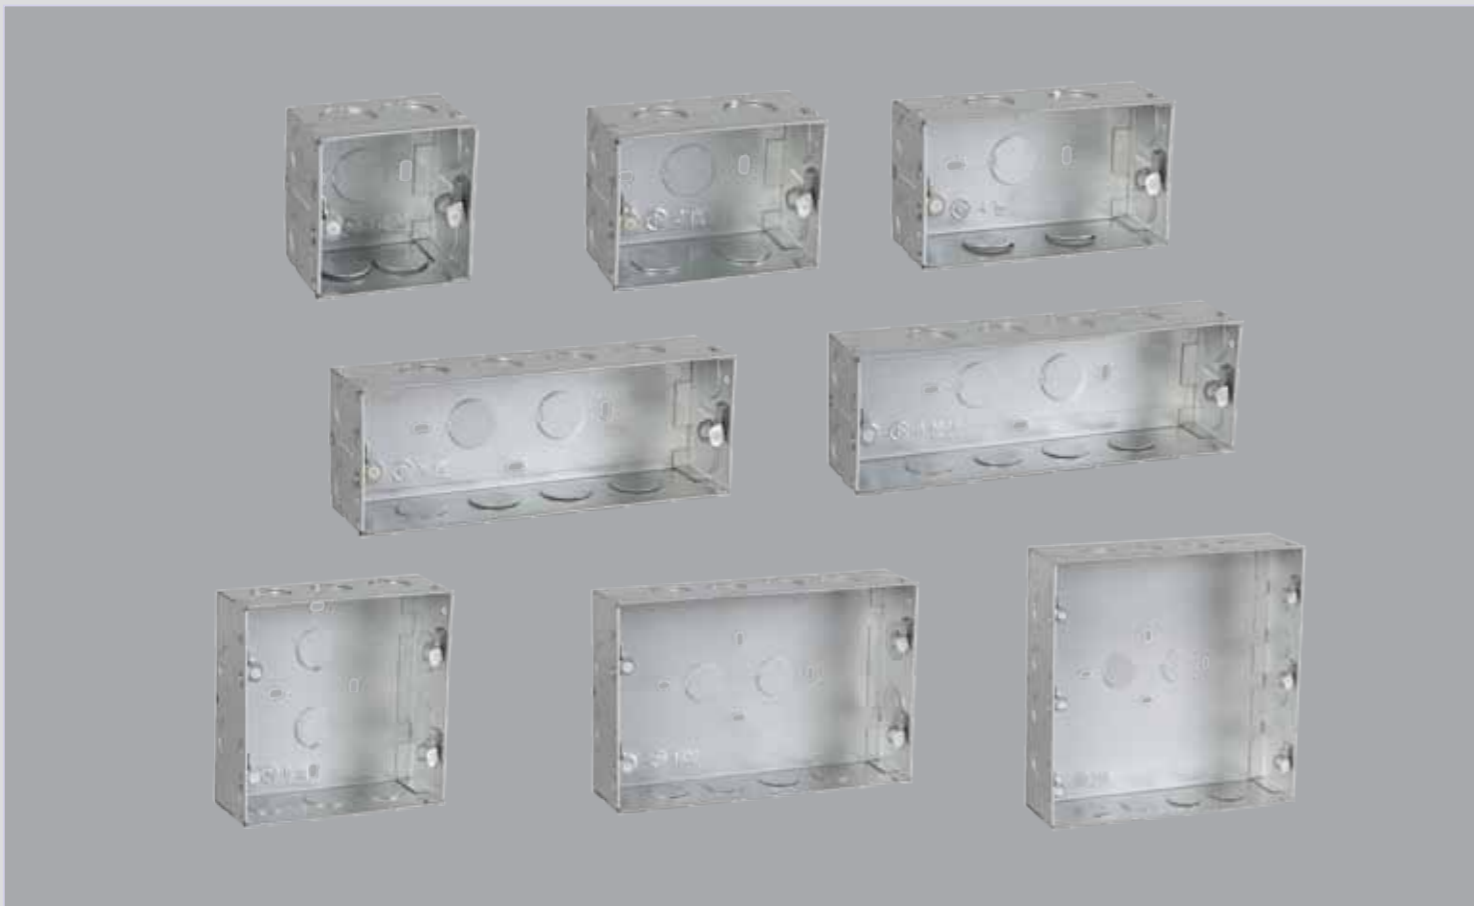

FLUSH METAL GI BOXES

Item Name	Std. / Master Packing (No. of Unit/s)	Size	SAP Code	List Price in ₹ Per Unit
1 M / 2 M Box	60 N	(7.6x7.6) cm / (3X3)	AHZXMIIX01	₹ 73.00
3 M Box	40 N	(10.58x7.6) cm / (4X3)	AHZXMIIX03	₹ 89.00
4 M Box	30 N	(13.56x7.6) cm / (5X3)	AHZXMIIX04	₹ 106.00
6 M Box	20 N	(20.98x7.6) cm / (8X3)	AHZXMIIX06	₹ 164.00
8 M Box	20 N	(13.56x13.6) cm / (5X5)	AHZXMIIX08	₹ 197.00
8 M Box (H)	20 N	(22.7x7.6) cm / (9X3)	AHZXMIIH08	₹ 197.00
8 M Box (H) with 6 Clamp	20 N	(22.7x7.6) cm / (9X3)	AHZCMIIH08	₹ 205.00
9 M Box	20 N	(25.4x7.6) cm / (10X3)	AHZXMIIX09	₹ 208.00
12 M Box	10 N	(20.98x13.6) cm / (8X6)	AHZXMIIX12	₹ 251.00
16 M Box	10 N	(23x14.1) cm / (9x5.5)	AHZXMIIX16	₹ 277.00
18 M Box	5 N	(20.98x21) cm / (9X8)	AHZXMIIX18	₹ 312.00
1 M / 2 M Box - NDN	60 N	(7.6x7.6) cm / (3X3)	AHZXMIAX01	₹ 64.00
3 M Box - NDN	40 N	(10.58x7.6) cm / (4X3)	AHZXMIAX03	₹ 79.00
4 M Box - NDN	30 N	(13.56x7.6) cm / (5X3)	AHZXMIAX04	₹ 94.00
6 M Box - NDN	20 N	(20.98x7.6) cm / (8X3)	AHZXMIAX06	₹ 142.00

Item Name	Std. / Master Packing (No. of Unit/s)	Size	SAP Code	List Price in ₹ Per Unit
1-2 M Metal Box (1.2 mm GI)	60 N	(7.6x7.6) cm / (3X3)	AHNXMITX01	₹ 92.00
3 M Metal Box (1.2 mm GI)	40 N	(10.58x7.6) cm / (4X3)	AHNXMITX03	₹ 118.00
4 M Metal Box (1.2 mm GI)	30 N	(13.56x7.6) cm / (5X3)	AHNXMITX04	₹ 140.00
6 M Metal Box (1.2 mm GI)	20 N	(20.98x7.6) cm / (8X3)	AHNXMITX06	₹ 184.00
8 M Horz.Metal Box (1.2 mm GI)	20 N	(22.7x7.6) cm / (9X3)	AHNXMITH08	₹ 241.00
8 M Metal Box (1.2 mm GI)	20 N	(13.56x13.6) cm / (5X5)	AHNXMITX08	₹ 241.00
12 M Metal Box (1.2 mm GI)	10 N	(20.98x13.6) cm / (8X6)	AHNXMITX12	₹ 295.00
18 M Metal Box (1.2 mm GI)	5 N	(20.98x21) cm / (9X8)	AHNXMITX18	₹ 343.00

Also available in 1.2 mm thick with 60 mm depth with nut bolt and in 1.6 mm thick GI boxes.

Flush Metal GPSP (Galvanised Plain Skin Pass) GI Boxes - All Ranges

Item Name	Std. / Master Packing (No. of Unit/s)	Size	SAP Code	List Price in ₹ Per Unit
1/2 M GI BOX GPSP HMS	60 N	(7.6x7.6) cm / (3X3)	AHZXMIIW01	₹ 73.00
3 M GI BOX GPSP HMS	40 N	(10.58x7.6) cm / (4X3)	AHZXMIIW03	₹ 89.00
4 M GI BOX GPSP HMS	30 N	(13.56x7.6) cm / (5X3)	AHZXMIIW04	₹ 106.00
6 M GI BOX GPSP HMS	20 N	(20.98x7.6) cm / (8X3)	AHZXMIIW06	₹ 164.00
8 MS GI BOX GPSP HMS	20 N	(13.56x13.6) cm / (5X5)	AHZXMIIW08	₹ 197.00
8 MH GI BOX GPSP HMS	20 N	(22.7x7.6) cm / (9X3)	AHZCMIIGH08	₹ 197.00
8 MH GI BOX GPSP 6 CLAMP HMS	20 N	(22.7x7.6) cm / (9X3)	AHZCMIIW08	₹ 205.00
12 M GI BOX GPSP HMS	10 N	(20.98x13.6) cm / (8X6)	AHZXMIIW12	₹ 251.00
18 M GI BOX GPSP HMS	5 N	(20.98x21) cm / (9X8)	AHZXMIIW18	₹ 312.00