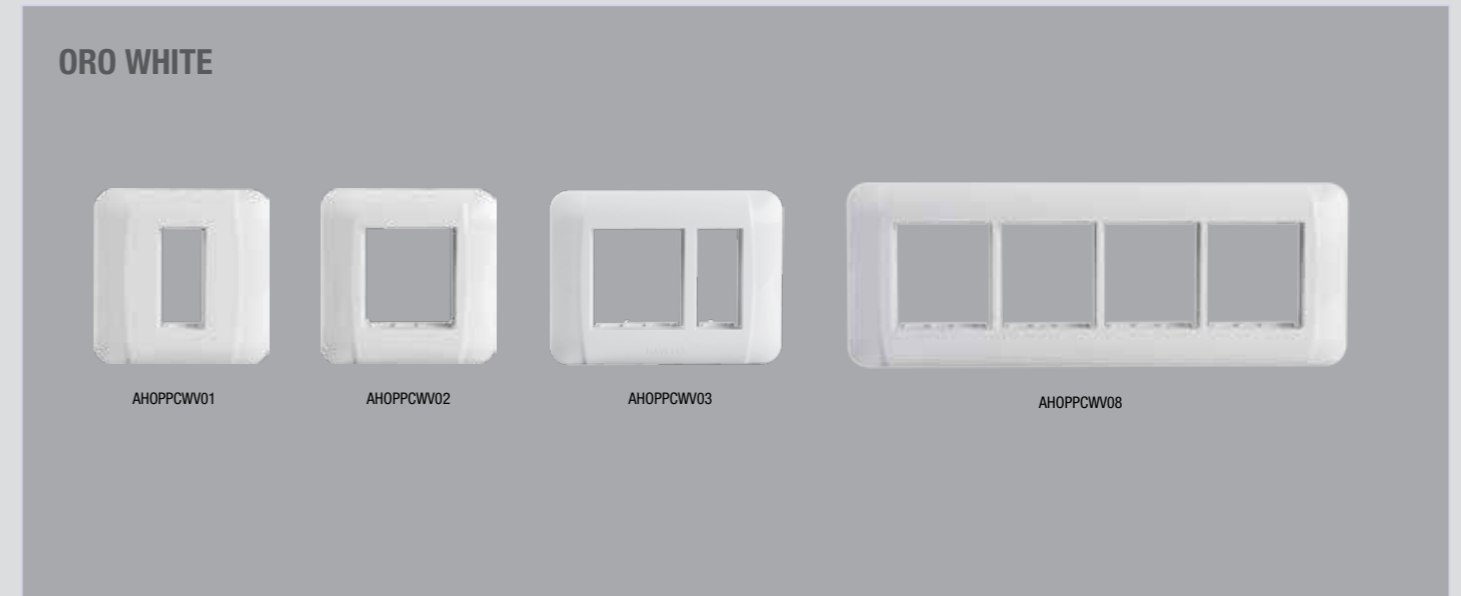

ORO RANGE - COMBINED PLATES

ORO COMBINED PLATES	1 M	2 M	3 M	4 M	6 M	8 M (V)	8 M (H)	12 M	18 M
Oro Magnesium Grey	AHOPLCGV01	AHOPLCGV02	AHOPLCGV03	AHOPLCGV04	AHOPLCGV06	AHOPLCGV08	AHOPLCGH08	AHOPLCGV12	AHOPLCGV18
List Price in ₹ Per Unit	₹ 233.00	₹ 240.00	₹ 300.00	₹ 340.00	₹ 469.00	₹ 617.00	₹ 617.00	₹ 742.00	₹ 972.00
Oro White	AHOPPCWV01	AHOPPCWV02	AHOPPCWV03	AHOPPCWV04	AHOPPCWV06	AHOPPCWV08	AHOPPCWH08	AHOPPCWV12	AHOPPCWV18
List Price in ₹ Per Unit	₹ 129.00	₹ 137.00	₹ 160.00	₹ 194.00	₹ 267.00	₹ 349.00	₹ 349.00	₹ 424.00	₹ 557.00
Std. / Master Packing (No. of Unit/s)	5 N / 80 N	5 N / 80 N	5 N / 80 N	5 N / 80 N	5 N / 60 N	5 N / 60 N	5 N / 60 N	5 N / 40 N	5 N / 30 N