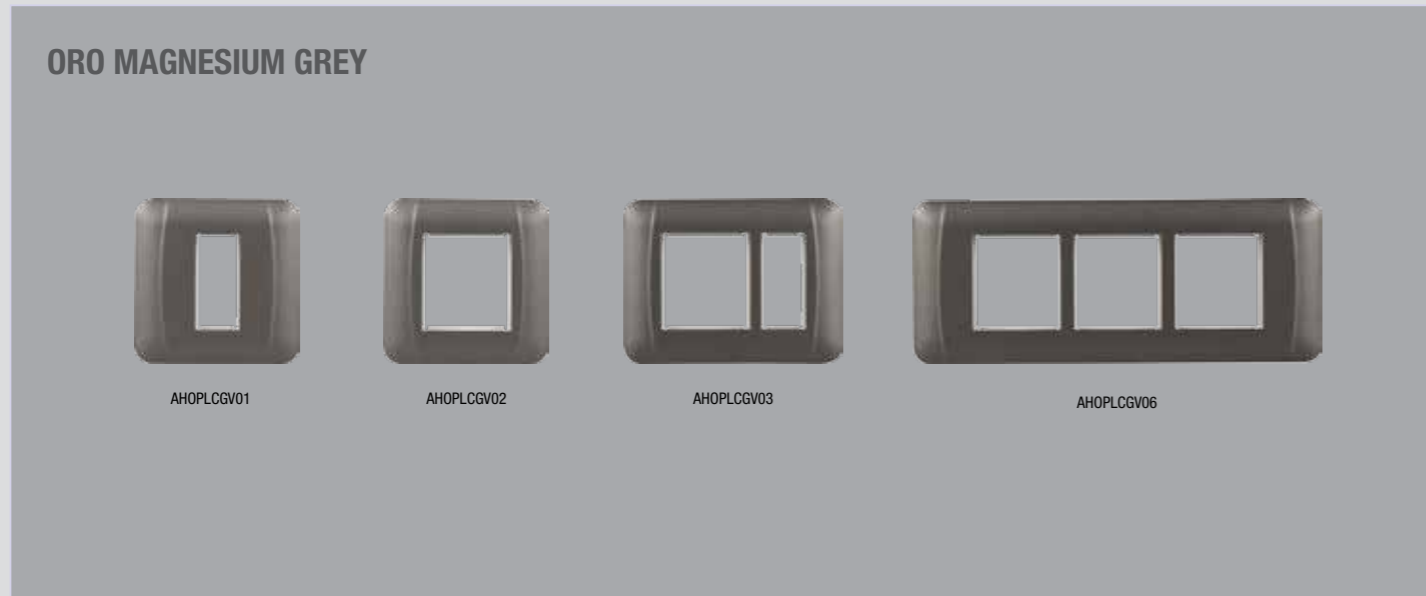

ORO RANGE - COMBINED PLATES

ORO COMBINED PLATES	1 M	2 M	3 M	4 M	6 M	8 M (V)	8 M (H)	12 M	18 M
Oro Magnesium Grey	AHOPLCGV01	AHOPLCGV02	AHOPLCGV03	AHOPLCGV04	AHOPLCGV06	AHOPLCGV08	AHOPLCGH08	AHOPLCGV12	AHOPLCGV18
List Price in ₹ Per Unit	₹ 233.00	₹ 240.00	₹ 300.00	₹ 340.00	₹ 469.00	₹ 617.00	₹ 617.00	₹ 742.00	₹ 972.00
Oro White	AHOPPCWV01	AHOPPCWV02	AHOPPCWV03	AHOPPCWV04	AHOPPCWV06	AHOPPCWV08	AHOPPCWH08	AHOPPCWV12	AHOPPCWV18
List Price in ₹ Per Unit	₹ 129.00	₹ 137.00	₹ 160.00	₹ 194.00	₹ 267.00	₹ 349.00	₹ 349.00	₹ 424.00	₹ 557.00
Std. / Master Packing (No. of Unit/s)	5 N / 80 N	5 N / 80 N	5 N / 80 N	5 N / 80 N	5 N / 60 N	5 N / 60 N	5 N / 60 N	5 N / 40 N	5 N / 30 N