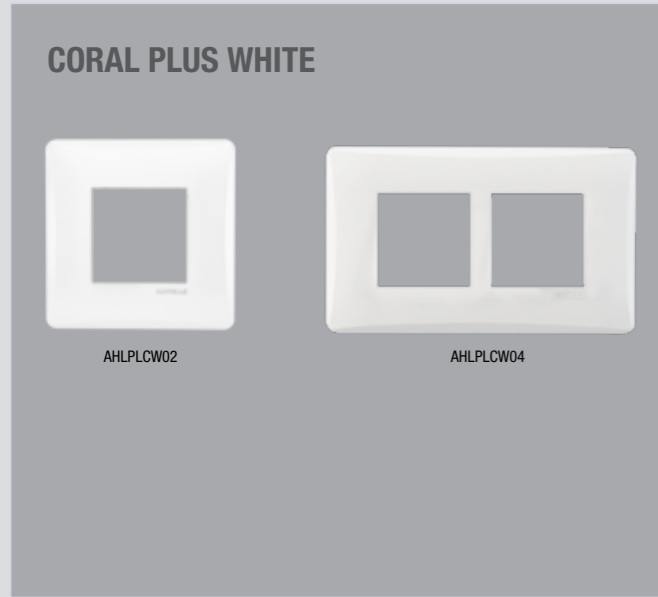

CORAL SERIES - COMBINED PLATES

COMBINED PLATES	1 M	2 M	3 M	4 M	6 M	8 M	8 M(H)	9 M	12 M	16 M	18 M
Coral Ebony Grey	AHLPLCGV01	AHLPLCGV02	AHLPLCGV03	AHLPLCGV04	AHLPLCGV06	AHLPLCGV08	AHLPLCGH08	AHLPLCGV09	AHLPLCGV12	AHLPLCGV16	AHLPLCGV18
Coral Sparkle Silver	AHLPLCSV01	AHLPLCSV02	AHLPLCSV03	AHLPLCSV04	AHLPLCSV06	AHLPLCSV08	AHLPLCSH08	AHLPLCSV09	AHLPLCSV12	AHLPLCSV16	AHLPLCSV18
List Price in ₹ Per Unit	₹ 204.00	₹ 208.00	₹ 251.00	₹ 285.00	₹ 401.00	₹ 530.00	₹ 530.00	₹ 571.00	₹ 591.00	₹ 732.00	₹ 758.00
Coral Glossy White	AHLPLCW01	AHLPLCW02	AHLPLCW03	AHLPLCW04	AHLPLCW06	AHLPLCW08	AHLPLCWH08	AHLPLCW09	AHLPLCW12	AHLPLCW16	AHLPLCW18
List Price in ₹ Per Unit	₹ 100.00	₹ 103.00	₹ 115.00	₹ 143.00	₹ 200.00	₹ 263.00	₹ 263.00	₹ 292.00	₹ 305.00	₹ 373.00	₹ 387.00
White Coral Plus	AHCPLCW01	AHCPLCW02	AHCPLCW03	AHCPLCW04	AHCPLCW06	AHCPLCW08	AHCPLCWH08	AHCPLCW09	AHCPLCW12	AHCPLCW16	AHCPLCW18
List Price in ₹ Per Unit	₹ 100.00	₹ 103.00	₹ 115.00	₹ 143.00	₹ 200.00	₹ 263.00	₹ 263.00	₹ 292.00	₹ 305.00	₹ 373.00	₹ 387.00
Std. / Master Packing (No. of Unit/s)	5 N/80 N	5 N/80 N	5 N/80 N	5 N/80 N	5 N/60 N	5 N/60 N	5 N/60 N	5 N/80 N	5 N/40 N	5 N/55 N	5 N/30 N