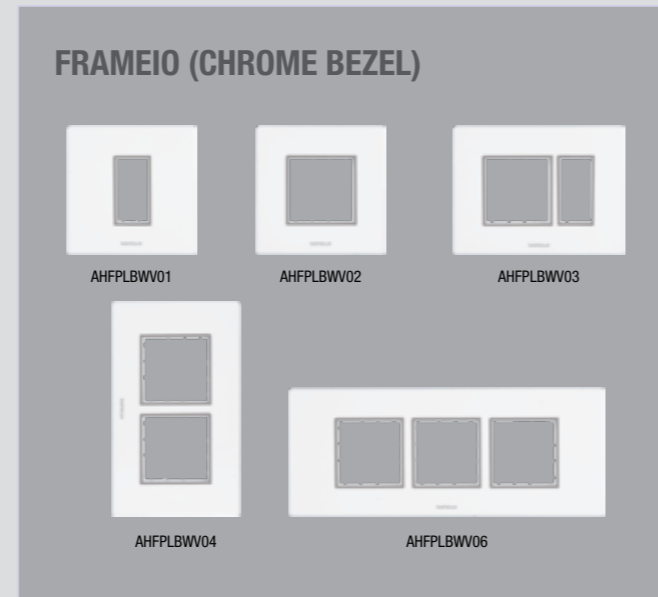

FABIO SERIES - COMBINED PLATES

PC	1 M	2 M	3 M	4 M	6 M	8 M	8 M(H)	9 M	12 M	16 M	18 M
Carbon (Velvet Black)	AHFPLCBV01	AHFPLCBV02	AHFPLCBV03	AHFPLCBV04	AHFPLCBV06	AHFPLCBV08	AHFPLCBH08	AHFPLCBV09	AHFPLCBV12	AHFPLCBV16	AHFPLCBV18
List Price in ₹ Per Unit	₹ 145.00	₹ 145.00	₹ 164.00	₹ 202.00	₹ 282.00	₹ 369.00	₹ 369.00	₹ 424.00	₹ 429.00	₹ 520.00	₹ 545.00
Frameio (Chrome Bezel)	AHFPLBW01	AHFPLBW02	AHFPLBW03	AHFPLBW04	AHFPLBW06	AHFPLBW08	AHFPLBWH08	AHFPLBW09	AHFPLBW12	AHFPLBW16	AHFPLBW18
List Price in ₹ Per Unit	₹ 112.00	₹ 112.00	₹ 129.00	₹ 157.00	₹ 219.00	₹ 288.00	₹ 288.00	₹ 327.00	₹ 337.00	₹ 406.00	₹ 423.00
Fabio (Classic White)	AHFPLCW01	AHFPLCW02	AHFPLCW03	AHFPLCW04	AHFPLCW06	AHFPLCW08	AHFPLCWH08	AHFPLCW09	AHFPLCW12	AHFPLCW16	AHFPLCW18
List Price in ₹ Per Unit	₹ 99.00	₹ 99.00	₹ 109.00	₹ 136.00	₹ 191.00	₹ 250.00	₹ 250.00	₹ 286.00	₹ 292.00	₹ 354.00	₹ 369.00
Std. / Master Packing (No. of Unit/s)	5 N / 80 N	5 N / 80 N	5 N / 80 N	5 N / 80 N	5 N / 60 N	5 N / 60 N	5 N / 60 N	5 N / 80 N	5 N / 40 N	5 N / 65 N	5 N / 30 N