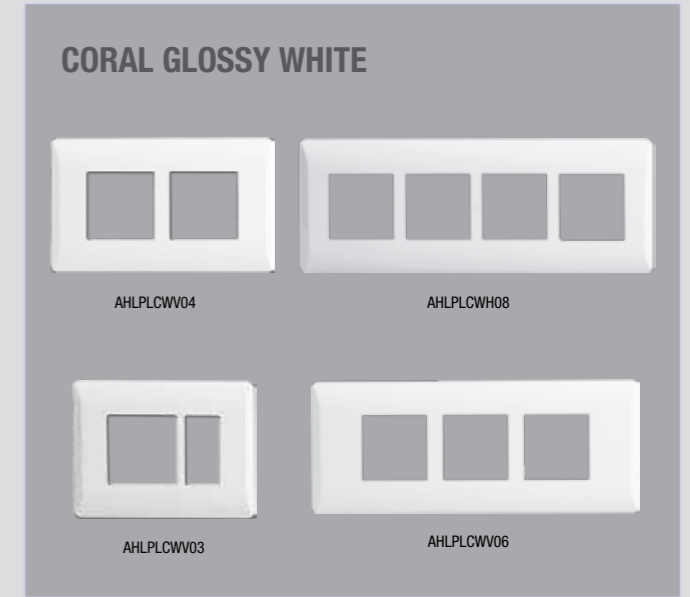

CORAL SERIES - COMBINED PLATES

COMBINED PLATES	1 M	2 M	3 M	4 M	6 M	8 M	8 M(H)	9 M	12 M	16 M	18 M
Coral Ebony Grey	AHLPLCGV01	AHLPLCGV02	AHLPLCGV03	AHLPLCGV04	AHLPLCGV06	AHLPLCGV08	AHLPLCGH08	AHLPLCGV09	AHLPLCGV12	AHLPLCGV16	AHLPLCGV18
Coral Sparkle Silver	AHLPLCSV01	AHLPLCSV02	AHLPLCSV03	AHLPLCSV04	AHLPLCSV06	AHLPLCSV08	AHLPLCSH08	AHLPLCSV09	AHLPLCSV12	AHLPLCSV16	AHLPLCSV18
List Price in ₹ Per Unit	₹ 204.00	₹ 208.00	₹ 251.00	₹ 285.00	₹ 401.00	₹ 530.00	₹ 530.00	₹ 571.00	₹ 591.00	₹ 732.00	₹ 758.00
Coral Glossy White	AHLPLCW01	AHLPLCW02	AHLPLCW03	AHLPLCW04	AHLPLCW06	AHLPLCW08	AHLPLCWH08	AHLPLCW09	AHLPLCW12	AHLPLCW16	AHLPLCW18
List Price in ₹ Per Unit	₹ 100.00	₹ 103.00	₹ 115.00	₹ 143.00	₹ 200.00	₹ 263.00	₹ 263.00	₹ 292.00	₹ 305.00	₹ 373.00	₹ 387.00
White Coral Plus	AHCPLCW01	AHCPLCW02	AHCPLCW03	AHCPLCW04	AHCPLCW06	AHCPLCW08	AHCPLCWH08	AHCPLCW09	AHCPLCW12	AHCPLCW16	AHCPLCW18
List Price in ₹ Per Unit	₹ 100.00	₹ 103.00	₹ 115.00	₹ 143.00	₹ 200.00	₹ 263.00	₹ 263.00	₹ 292.00	₹ 305.00	₹ 373.00	₹ 387.00
Std. / Master Packing (No. of Unit/s)	5 N/80 N	5 N/80 N	5 N/80 N	5 N/80 N	5 N/60 N	5 N/60 N	5 N/60 N	5 N/80 N	5 N/40 N	5 N/55 N	5 N/30 N